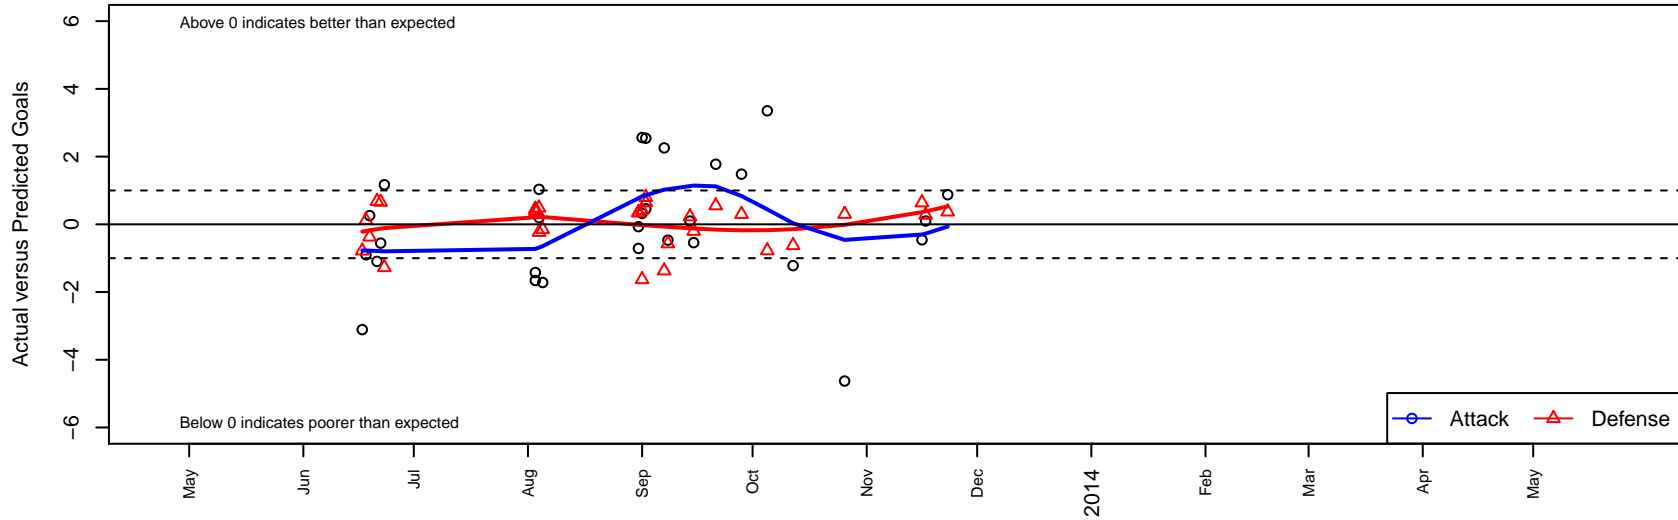

Legends FC G99
Dots are actual minus expected GF (blue circles) and GA (red triangles).
Blue line is smoothed change in attack strength. Red is smoothed change in defense strength.